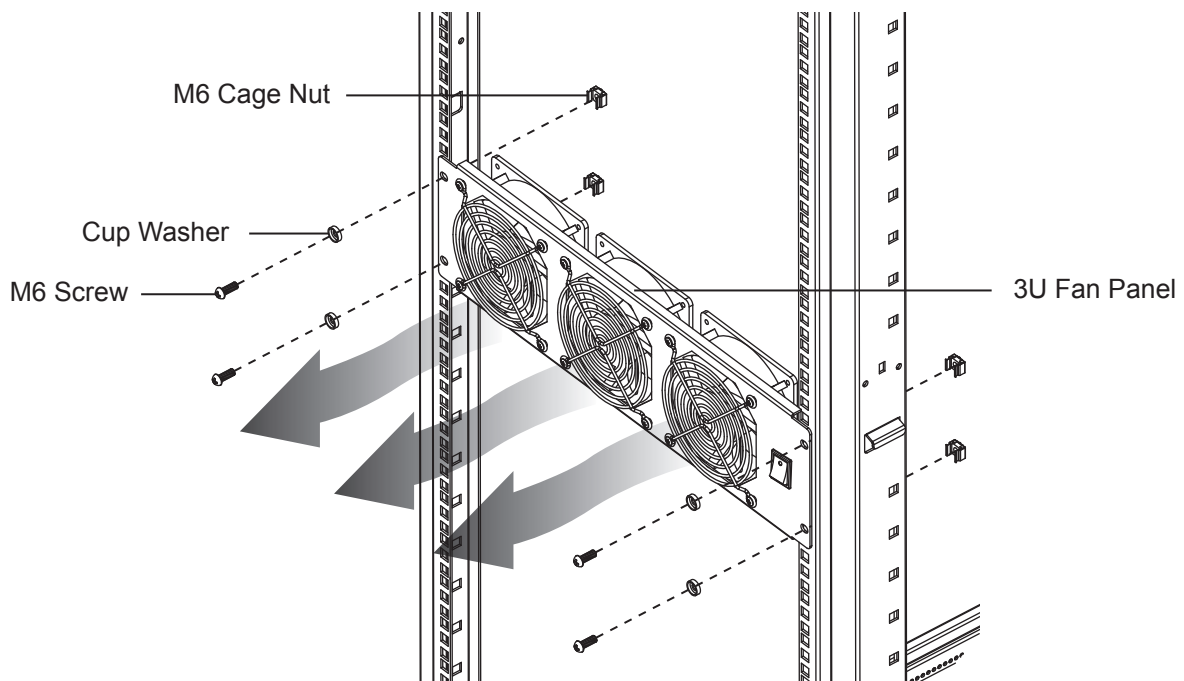

3U Fan Panel

CRA11003

CRA12003

Installation

Specifications

| Model | CRA11003 | CRA12003 |
|-------------------|--------------------------------|-------------|
| Nominal Voltage | 110/120Vac | 208/240Vac |
| Plug Type | NEMA 5-15P | IEC-320 C14 |
| Power Cord Length | 6.5 ft (2 m) | |
| Power Button | Lighted Rocker Switch | |
| Mounting Hardware | 4 x M6 Cage Nut and Screw Sets | |